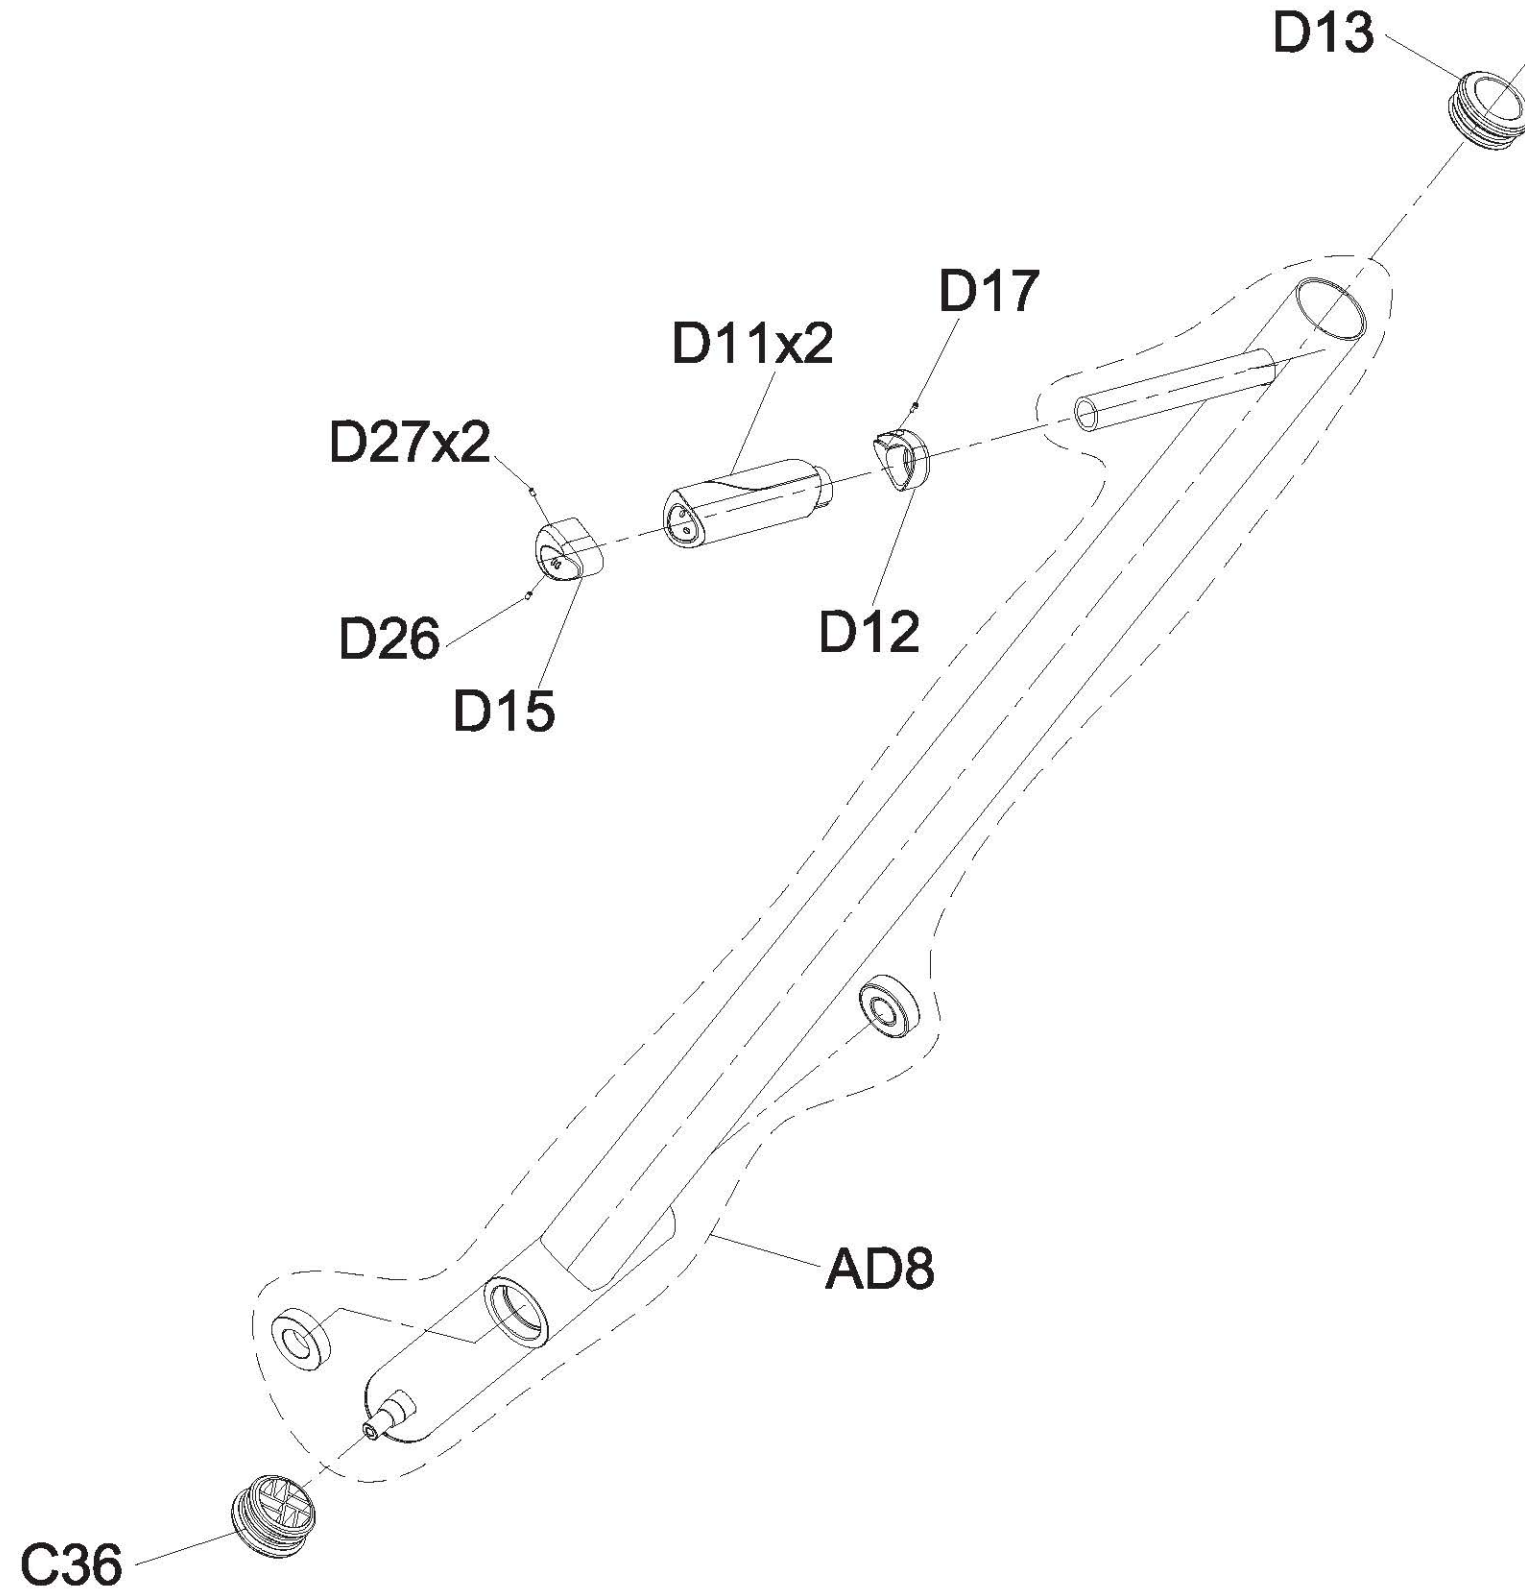

DRAWING NO	GM111-AD06		
PART NAME	Pedal Arm set;R		
PART NO	See Chart	REV	A
APPROVE	YANGJIANNING	DATE	10.25.2017

Part NO.	Color
1000415439	Iced Sliver
1000415441	Platinum
1000415442	Polarized Titanium
1000415444	Lace White
1000415445	Pearl White
1000415446	Mat Black
1000415447	Black Glossy

DRAWING NO	GM111-AD08		
PART NAME	Pedal Arm set;R		
PART NO	See Chart	REV	A
APPROVE	YANGJIANNING	DATE	10.25.2017

Part NO.	Color
1000415448	Iced Sliver
1000415450	Platinum
1000415451	Polarized Titanium
1000415452	Lace White
1000415453	Pearl White
1000415454	Mat Black
1000415455	Black Glossy