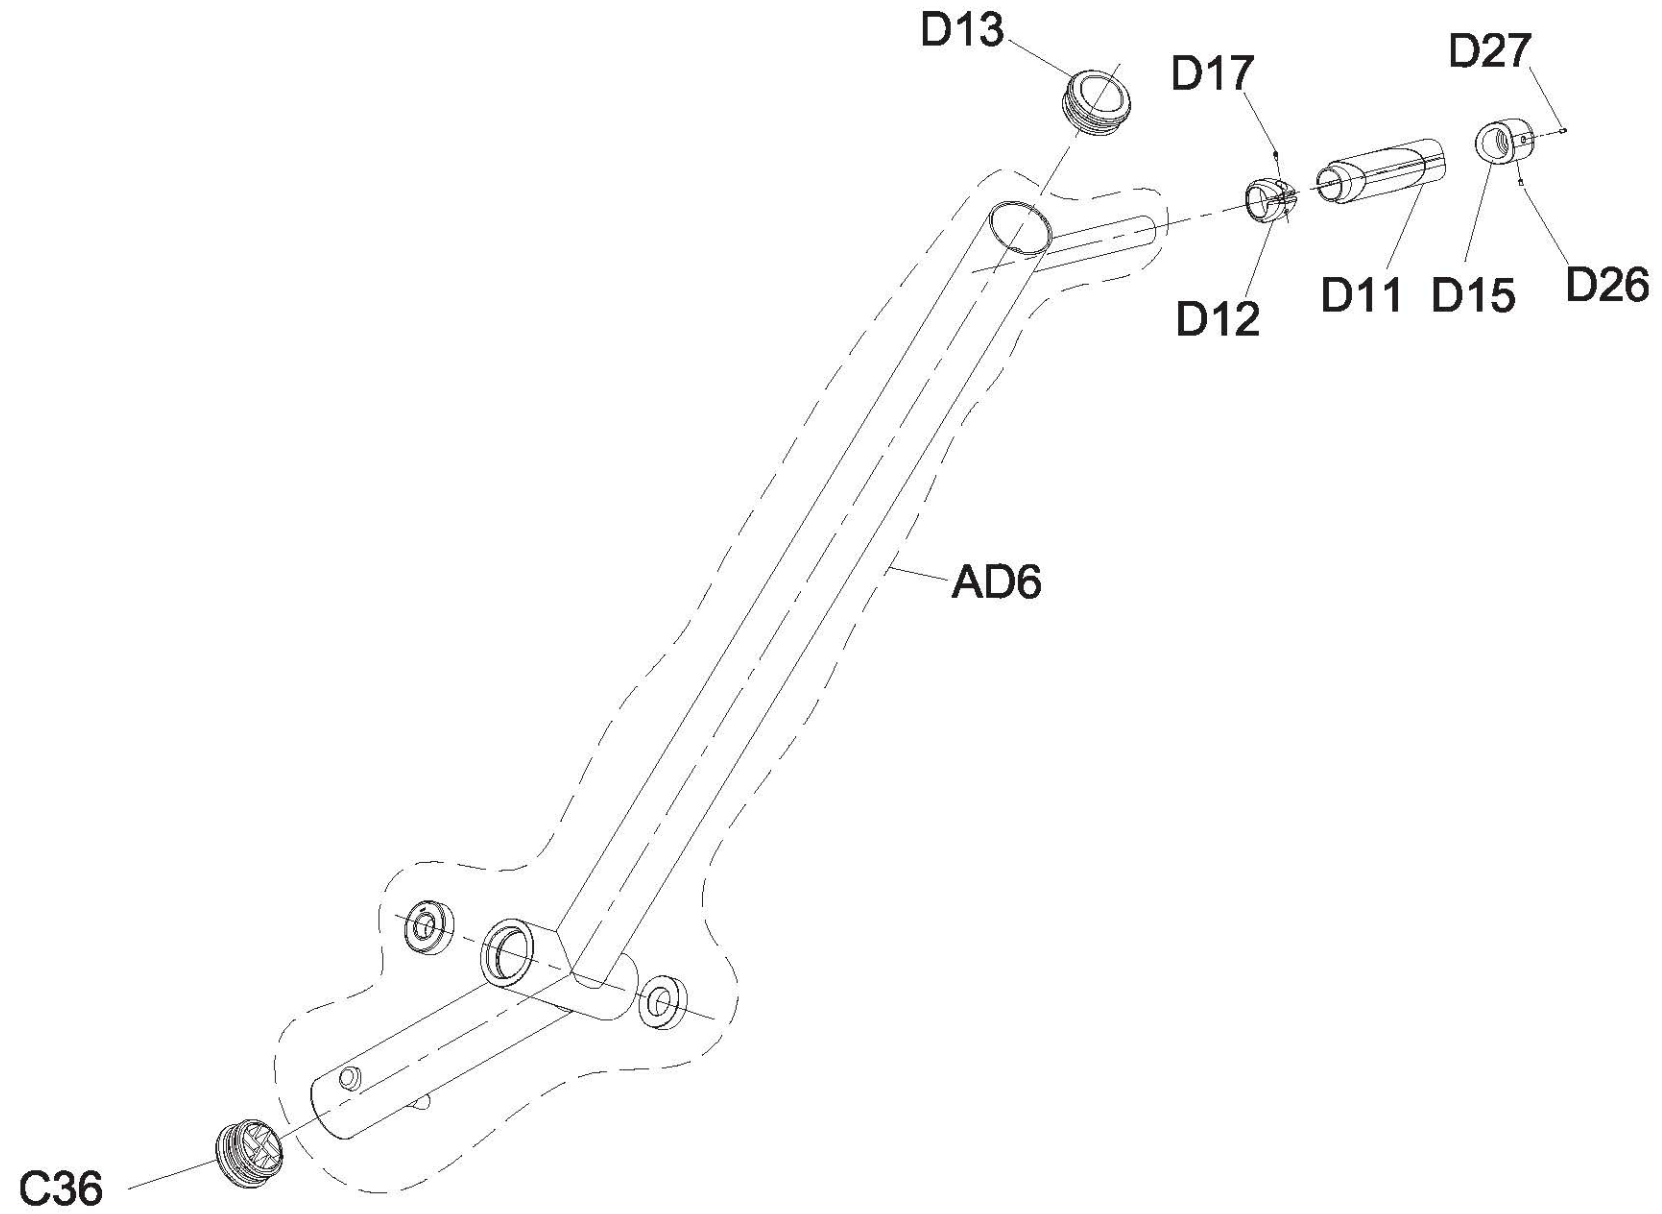

DRAWING NO	GM111-AD06		
PART NAME	Pedal Arm set;R		
PART NO	See Chart	REV	A
APPROVE	YANGJIANNING	DATE	10.25.2017

Part NO.	Color
1000415439	Iced Sliver
1000415441	Platinum
1000415442	Polarized Titanium
1000415444	Lace White
1000415445	Pearl White
1000415446	Mat Black
1000415447	Black Glossy

DRAWING NO	GM111-AD08		
PART NAME	Pedal Arm set;R		
PART NO	See Chart	REV	A
APPROVE	YANGJIANNING	DATE	10.25.2017

Part NO.	Color
1000415448	Iced Sliver
1000415450	Platinum
1000415451	Polarized Titanium
1000415452	Lace White
1000415453	Pearl White
1000415454	Mat Black
1000415455	Black Glossy